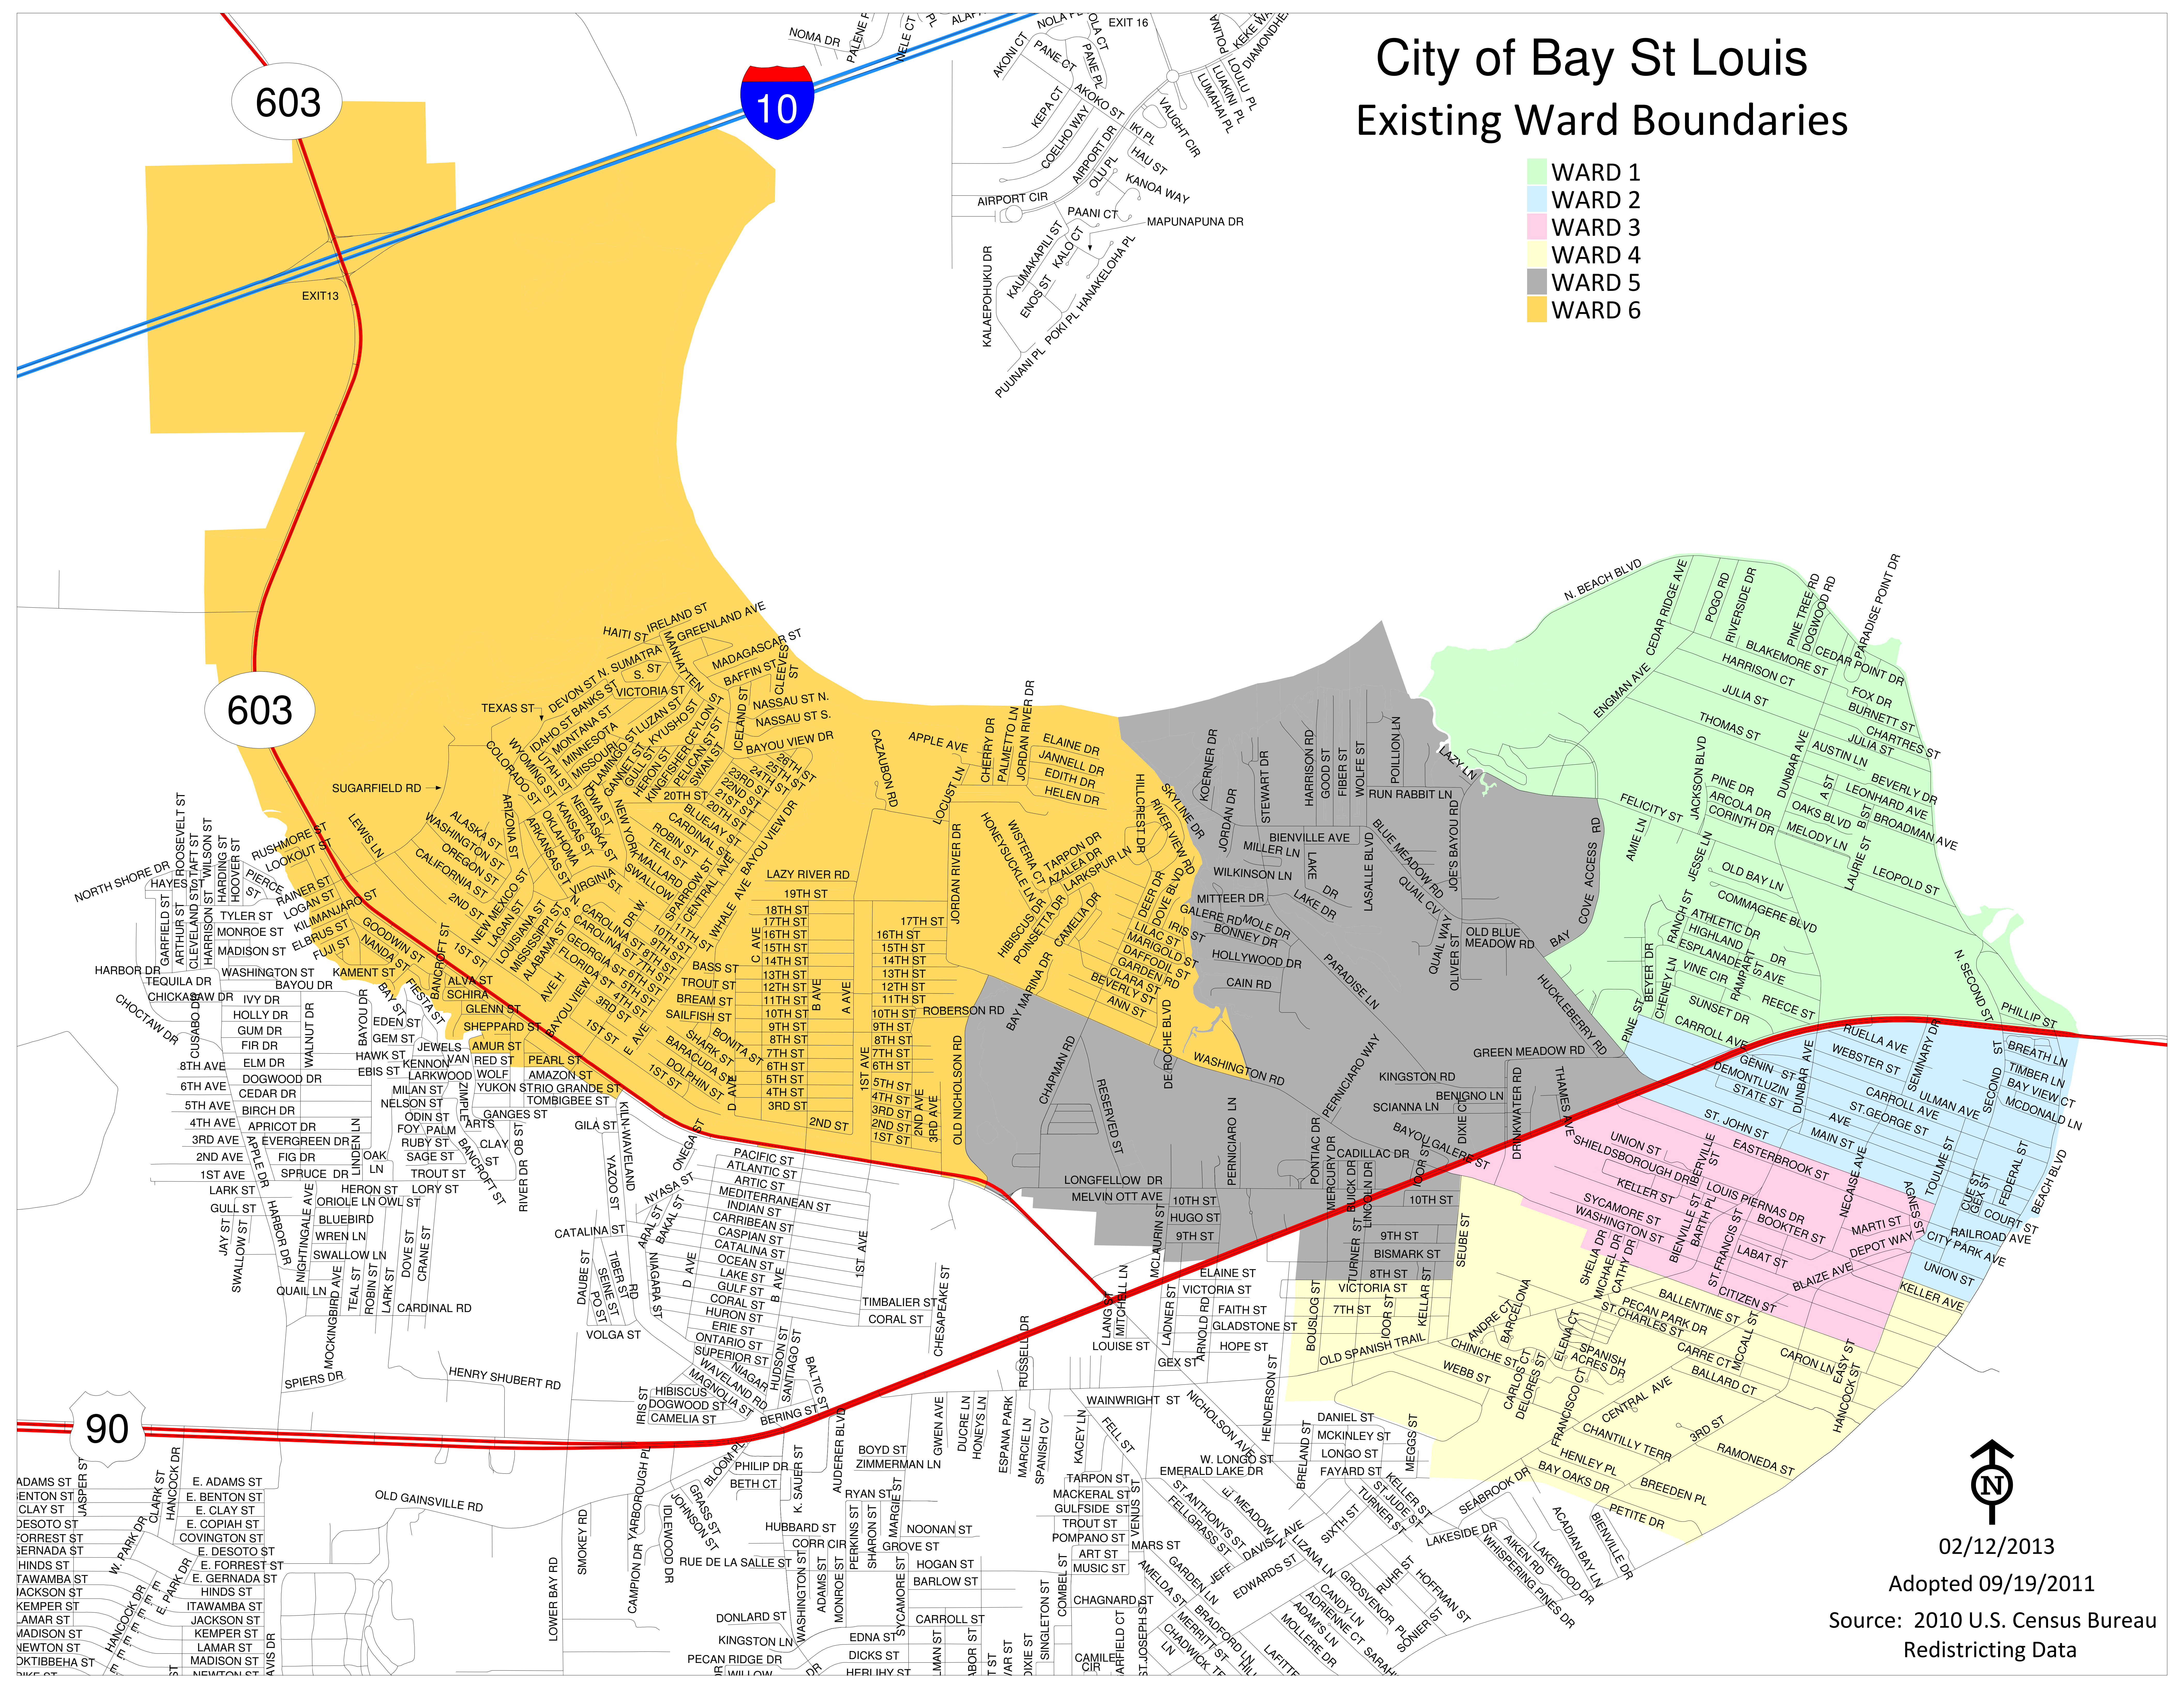

City of Bay St Louis Existing Ward Boundaries

- WARD 1
- WARD 2
- WARD 3
- WARD 4
- WARD 5
- WARD 6

02/12/2013

Adopted 09/19/2011

Source: 2010 U.S. Census Bureau
Redistricting Data