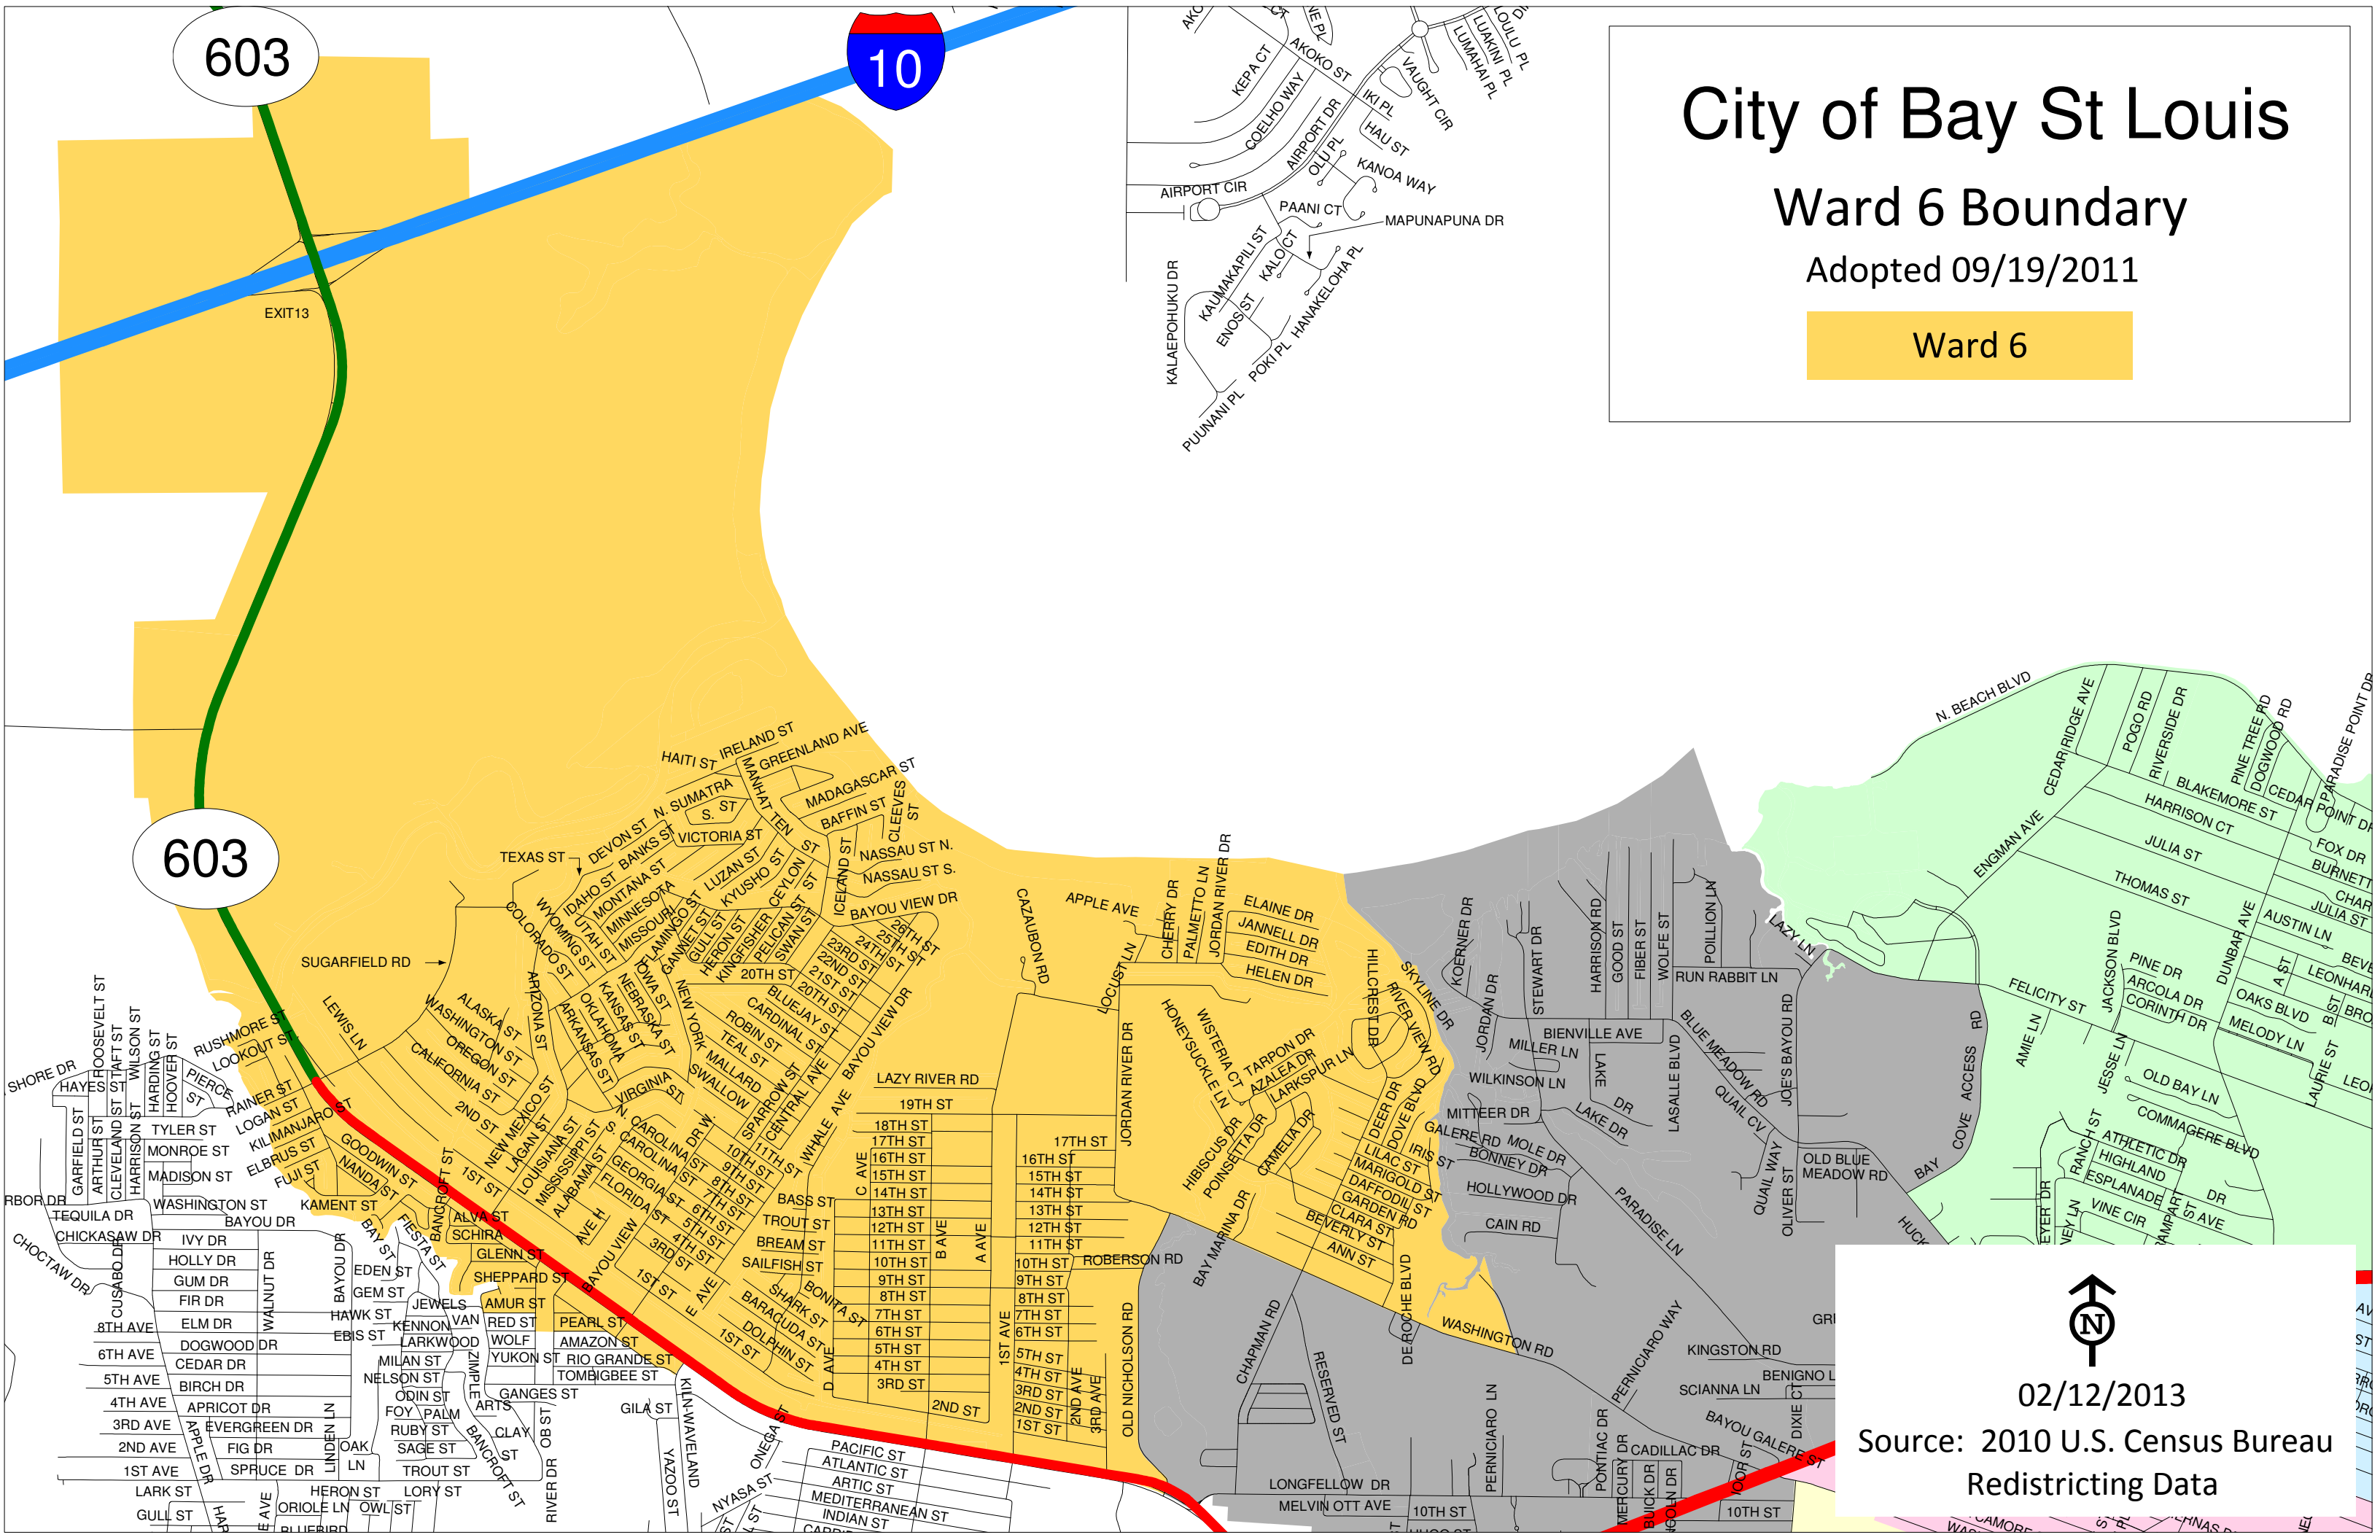

# City of Bay St Louis

## Ward 6 Boundary

Adopted 09/19/2011

Ward 6

603

10

603

02/12/2013

Source: 2010 U.S. Census Bureau  
Redistricting Data