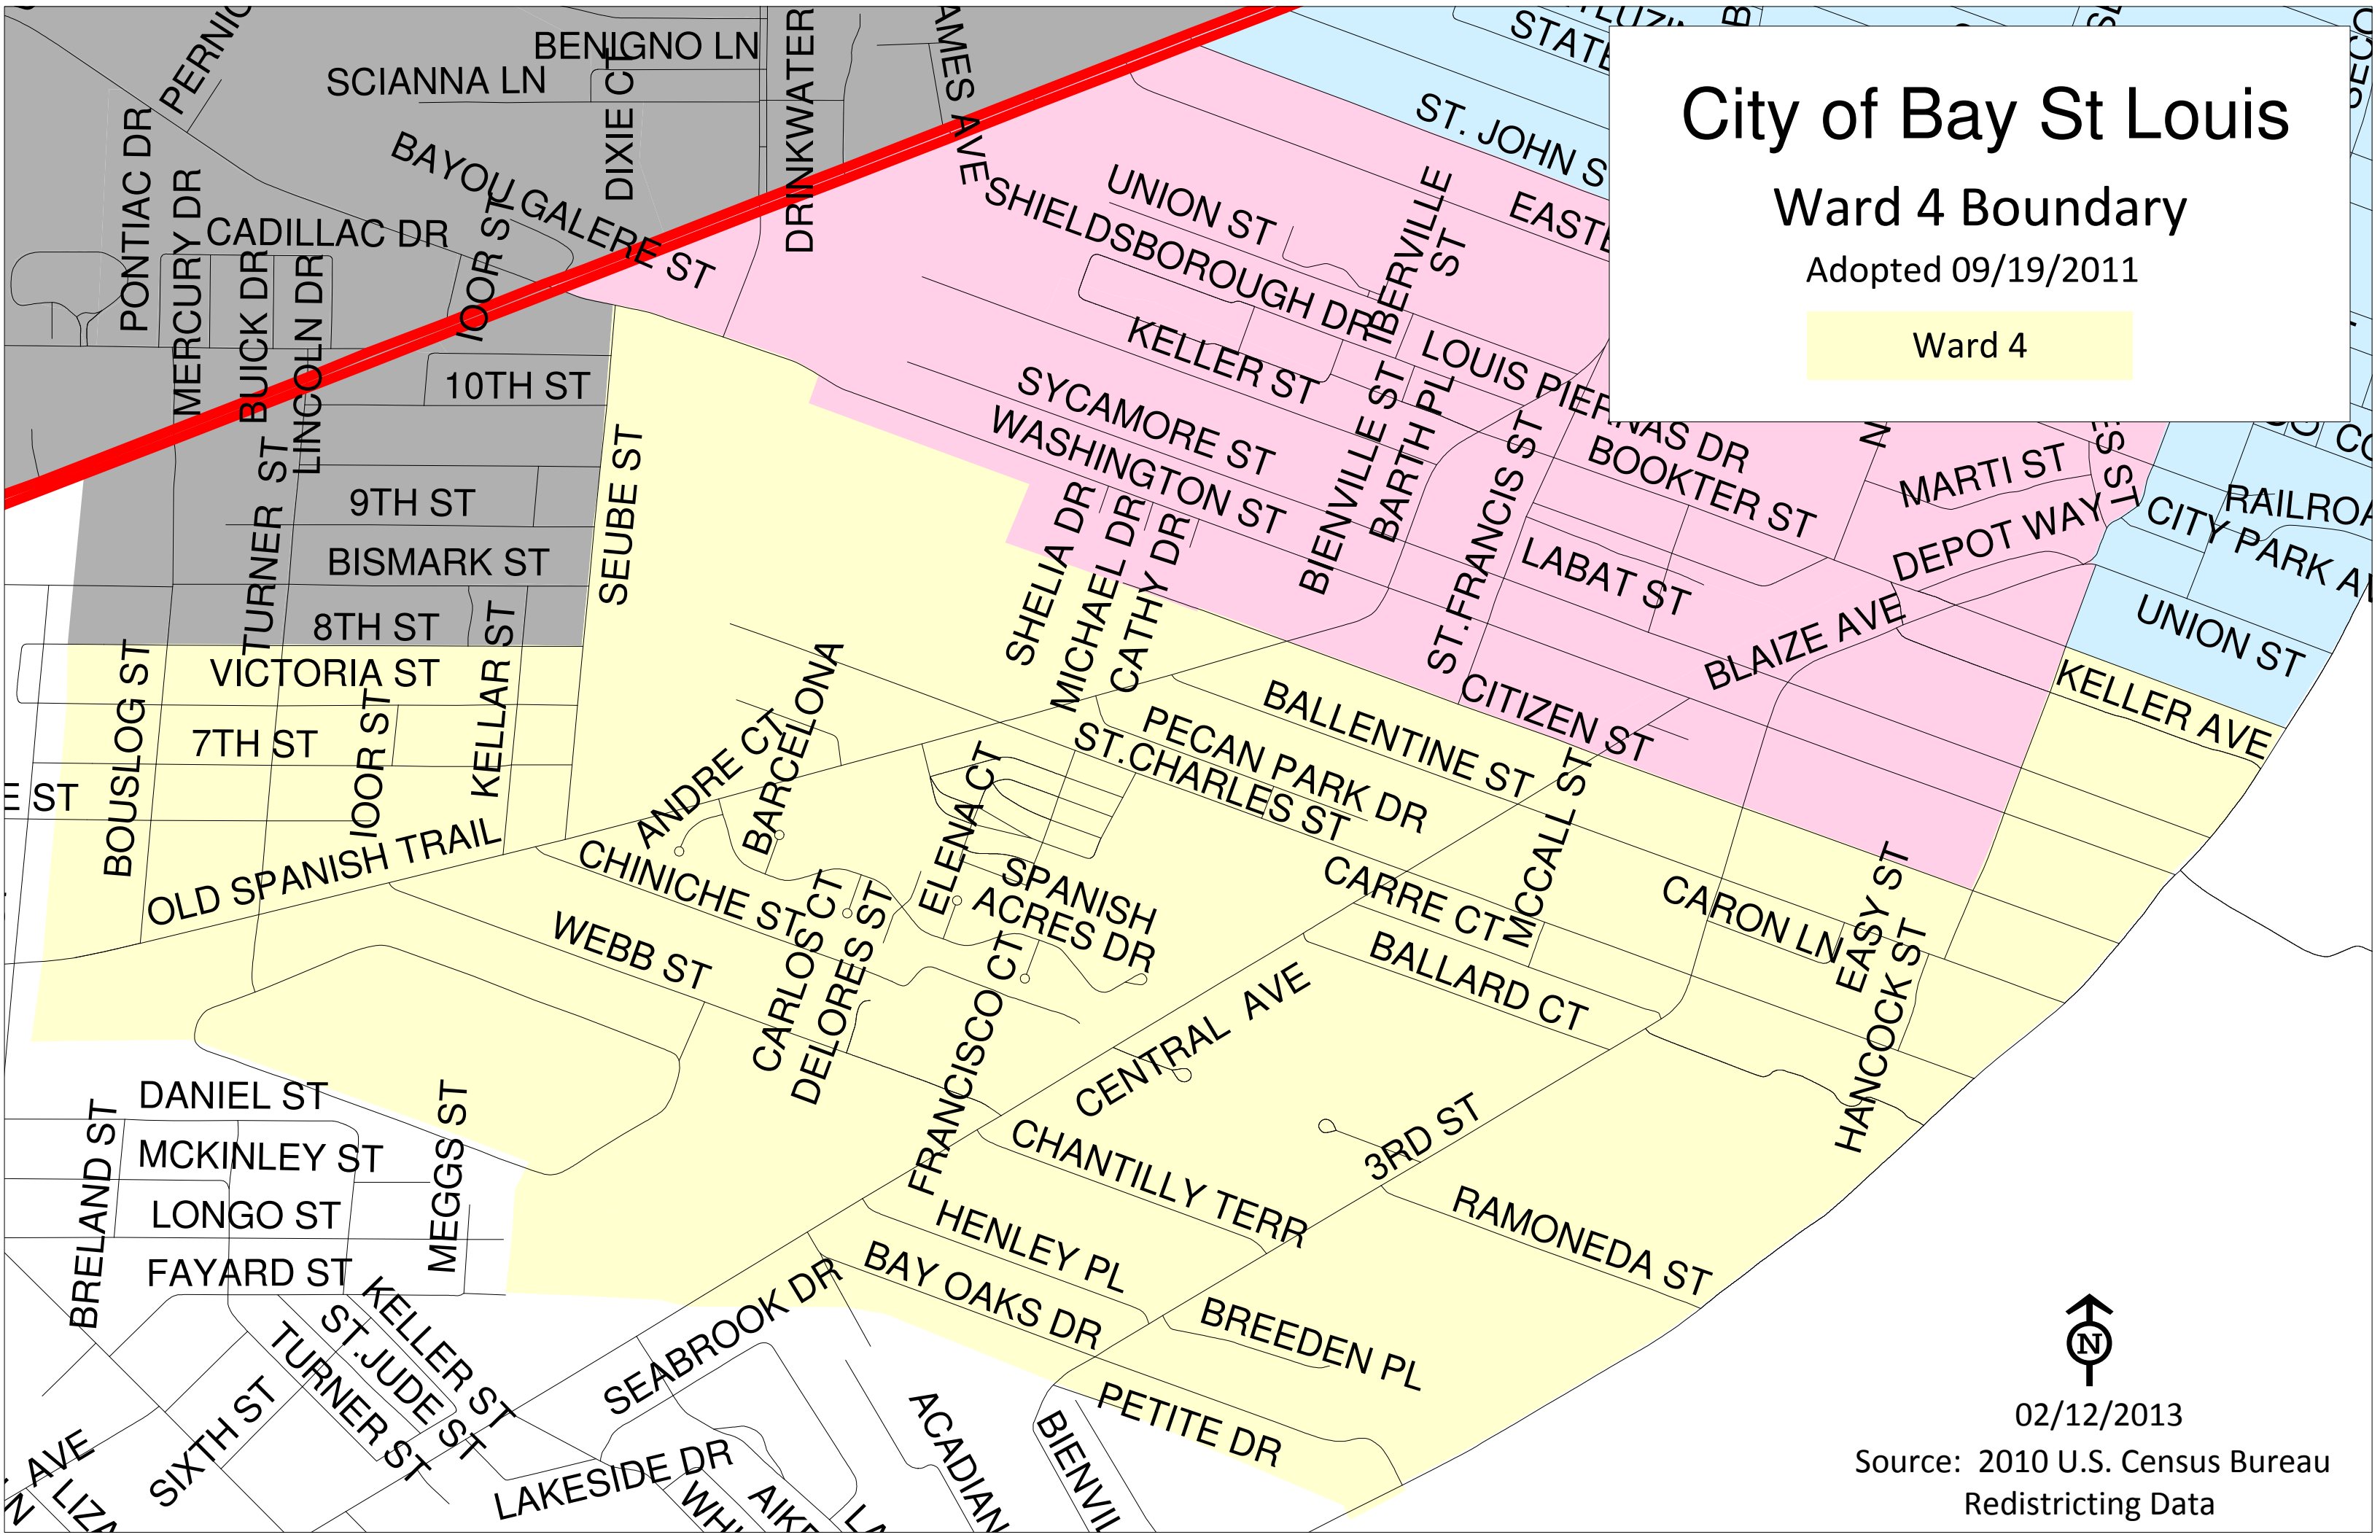

City of Bay St Louis

Ward 4 Boundary

Adopted 09/19/2011

Ward 4

02/12/2013

Source: 2010 U.S. Census Bureau
Redistricting Data