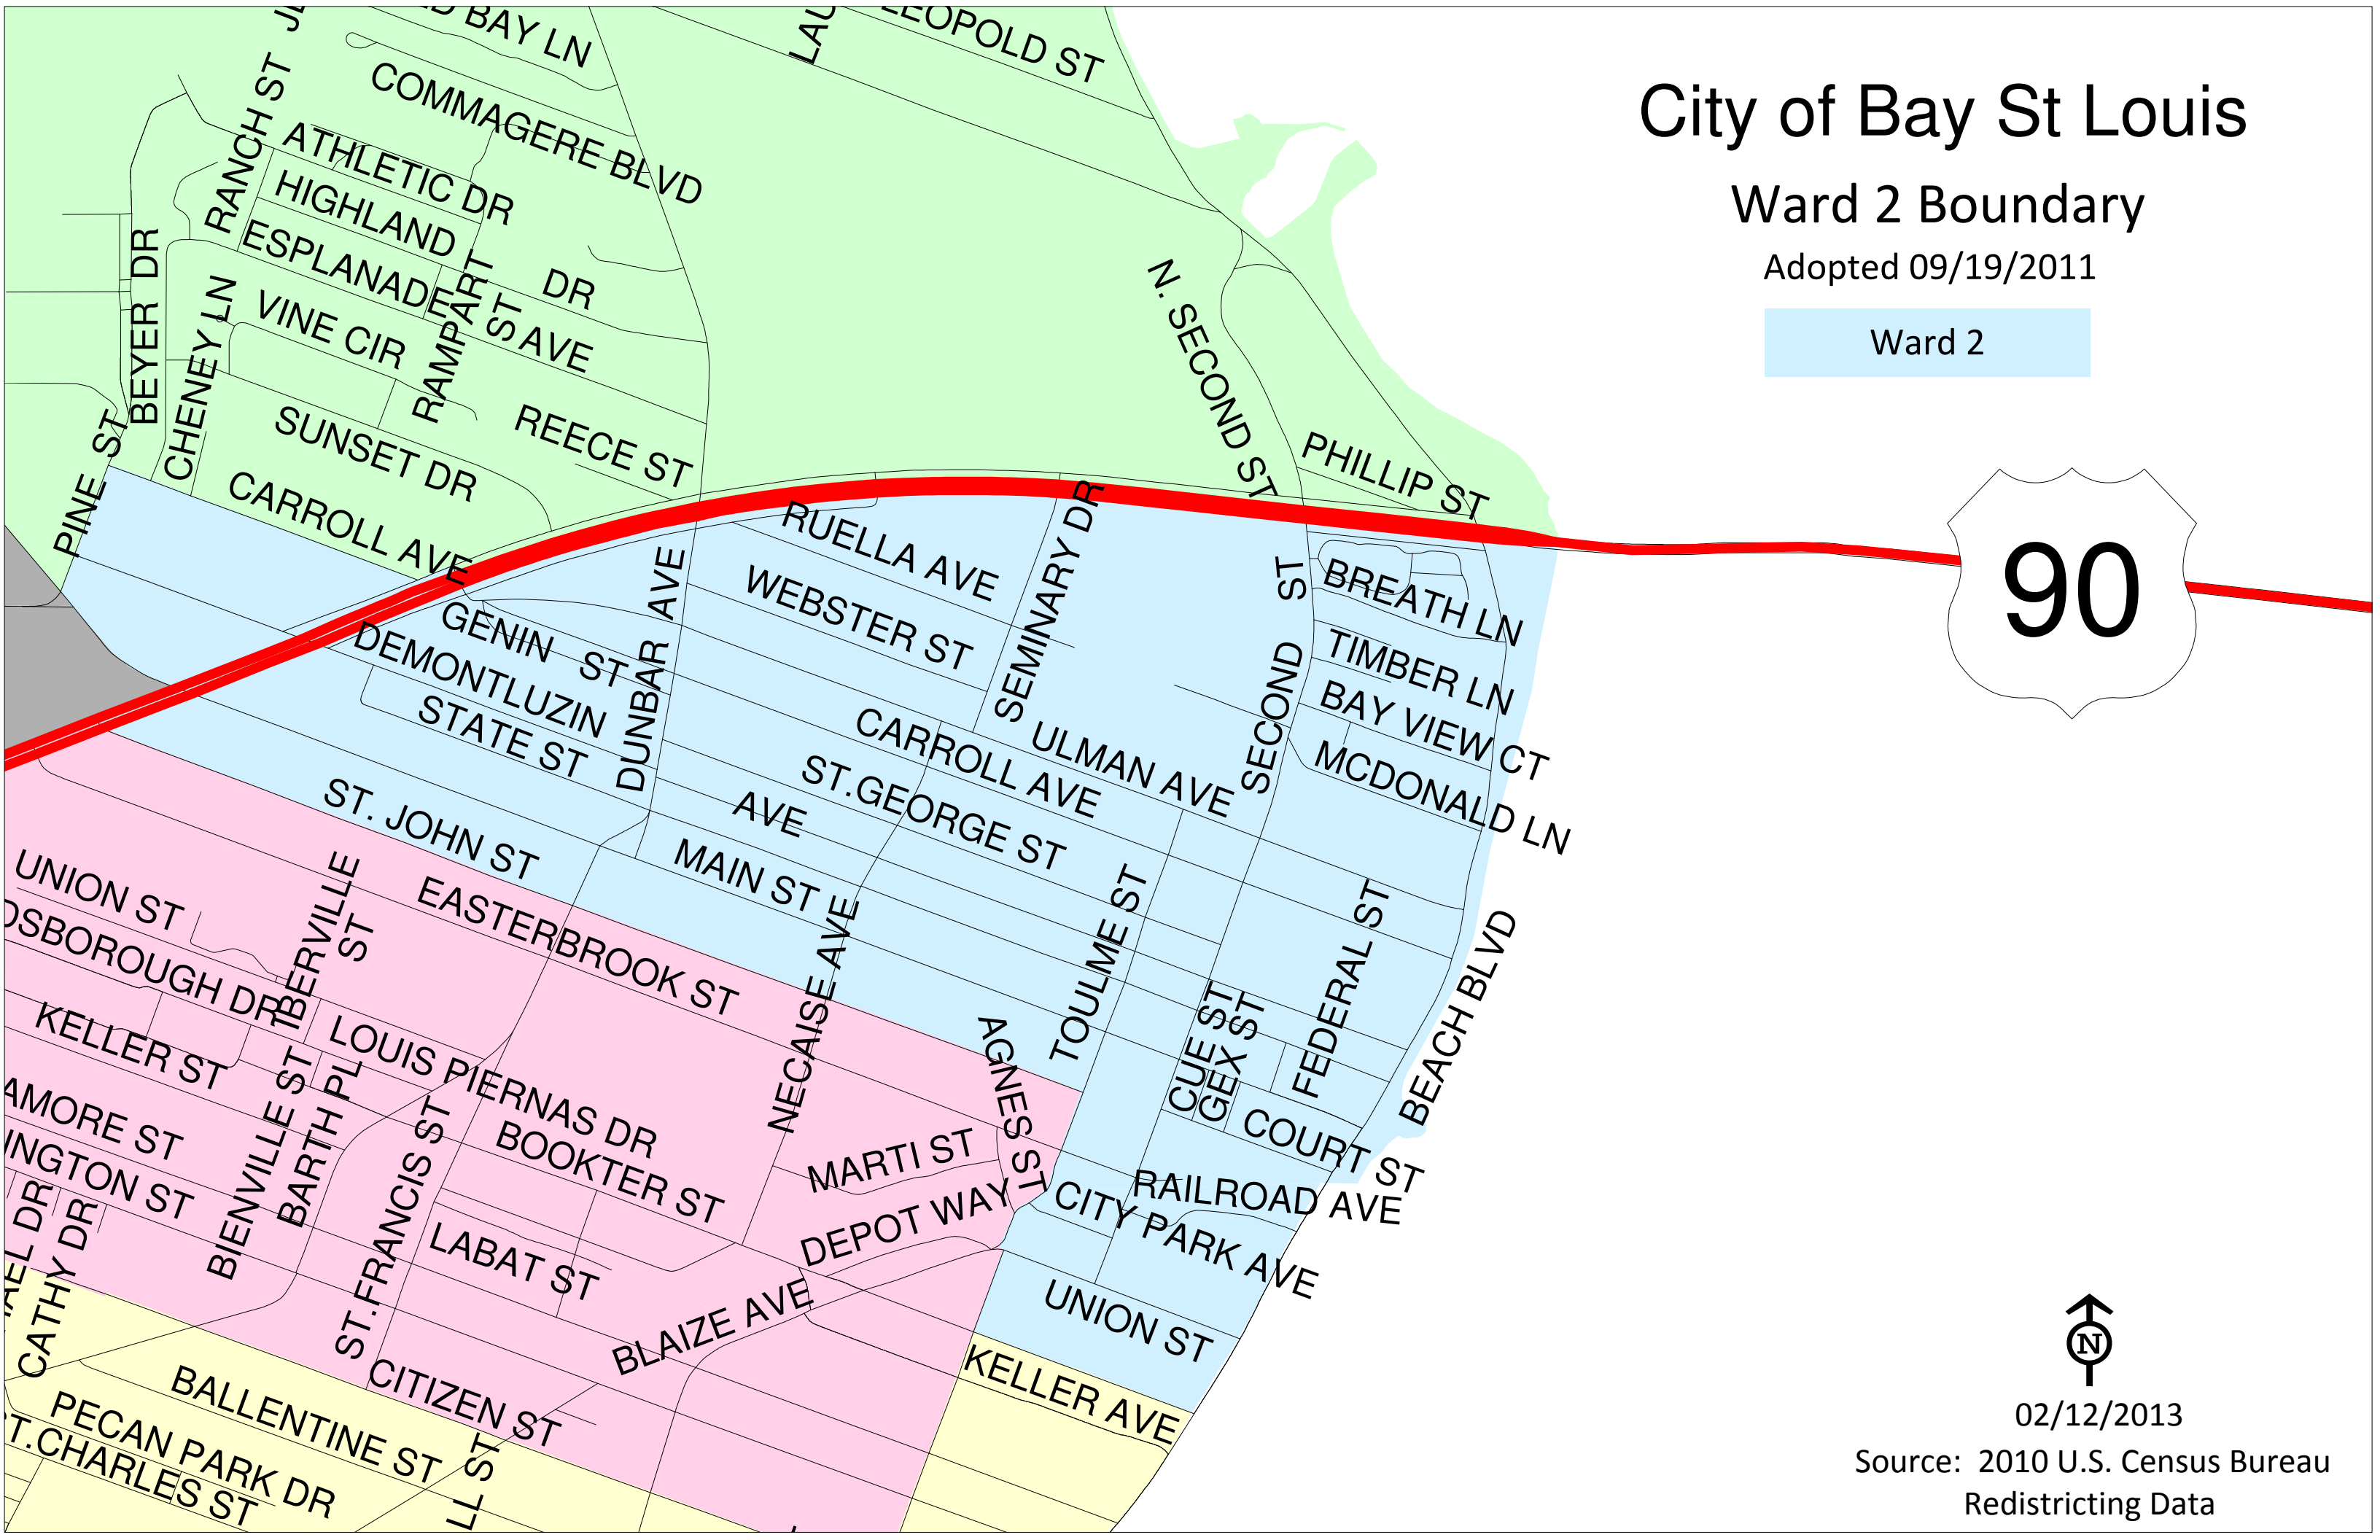

City of Bay St Louis

Ward 2 Boundary

Adopted 09/19/2011

Ward 2

02/12/2013

Source: 2010 U.S. Census Bureau
Redistricting Data